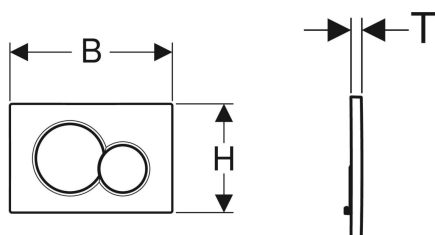

Geberit Sigma01 flush plate for dual flush

Example image

Application purposes

- For flush actuation with Sigma concealed cisterns

Characteristics

- Front actuation

Scope of delivery

- Mounting frame
- 2 distance bolts

- Sound-absorbing actuator rods, tool-free fast adjustment

Technical data

Actuation force | < 20 N

- 2 actuator rods

Art. no.	Colour / surface	Material designation	B	H	T
115.770.11.5	white	Plastic	24.6 cm	16.4 cm	1.3 cm
115.770.21.5	gloss chrome-plated	Plastic	24.6 cm	16.4 cm	1.3 cm
115.770.DT.5	fine brass galvanized	Plastic	24.6 cm	16.4 cm	1.3 cm
115.770.DW.5	black	Plastic	24.6 cm	16.4 cm	1.3 cm
115.770.KA.5	Plate: gloss chrome-plated Buttons: matt chrome-plated	Plastic	24.6 cm	16.4 cm	1.3 cm
115.770.LA.5	Plate: white Full flush volume button: yellow Partial flush volume button: green	Plastic	24.6 cm	16.4 cm	1.3 cm
115.770.LB.5	Plate: white Full flush volume button: blue Partial flush volume button: red	Plastic	24.6 cm	16.4 cm	1.3 cm
115.770.JQ.5	matt chrome / easy-to-clean coated	Plastic	24.6 cm	16.4 cm	1.3 cm